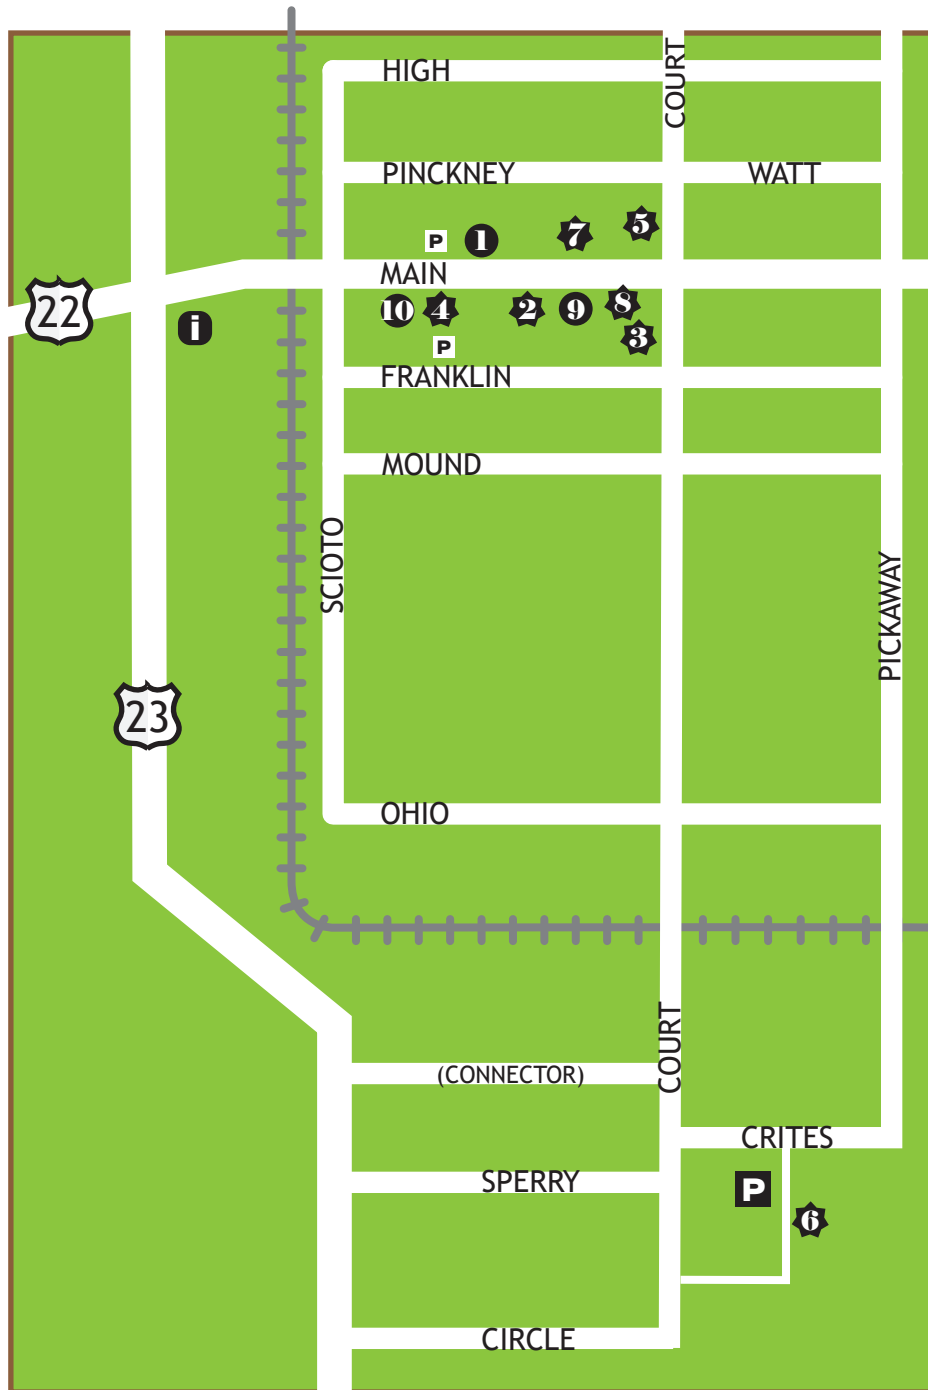

# Location Key

- 1 Betsey's Boutique Shop**  
138 West Main Street 419-363-9005
- 2 Chic Rosé Boutique**  
117 West Main Street 740-500-6002
- 3 Christopher's Boutique & the edge**  
121 South Court Street 740-474-7916
- 4 Ink My Logo**  
149 West Main Street 740-412-7361
- 5 Maggie and Me**  
111 North Court Street 740-474-1155
- 6 Maurice's**  
1468 Circle Plaza Dr. 740-474-3060
- 7 Sharff's Fashion**  
116 West Main Street 740-474-3179
- 8 Uniquely Yours - Prom, Pagent & Bridal**  
103 West Main Street 740-420-9111
- 9 We the People Clothing Co.**  
111 West Main Street 740-420-2882
- 10 Treasure Isle**  
155 West Main Street 740-420-9595

 = Chamber of Commerce member

*Contact individual locations for hours, websites and social media page info*